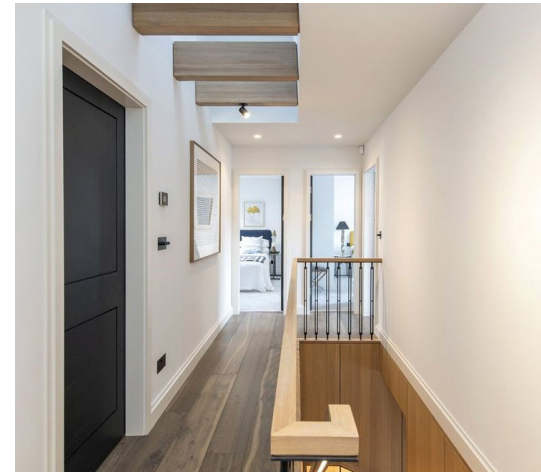

DESIGN BRIEF

Provide comfort cooling to the master bedroom, kitchen and living space, to provide a high level of residential comfort in a luxury mews property.

SOLUTION

Due to the quiet environment, with close neighbours, the secluded square and lack of external space, an internal condenser unit was installed into the compact roofspace. Mounted on high-performance acoustic mounts to prevent internal noise transfer, this connected to two fan-coil units in the master bedroom, kitchen

and living space downstairs, with services integrated in the building fabric and ongoing refurbishment works. In the master bedroom, the fan-coil unit connects to a discreet room-side linear bar grille set at high-level and architecturally aligned with the space. In the kitchen the fan-coil unit was carefully designed to integrate with the bespoke joinery unit containing the bar, with joinery slot details formed in the fascia, adequately sized for optimum airflow. The systems are controlled via a smartphone app connected through Wifi to the systems, and ensures intuitive control of the climate in the main areas of this luxury property.

LUXURY CLIMATE

Calibre Climate is London's leading practice in Consultancy, Installation and Aftercare for indoor climate systems to luxury properties.

CALIBRE PRECISION CLIMATE CONTROL LTD

Noble House, Eaton Road
Hemel Hempstead
HP2 7UB

020 3191 9131
sales@calibreclimate.com
www.calibreclimate.com

CALIBRE®
luxury climate