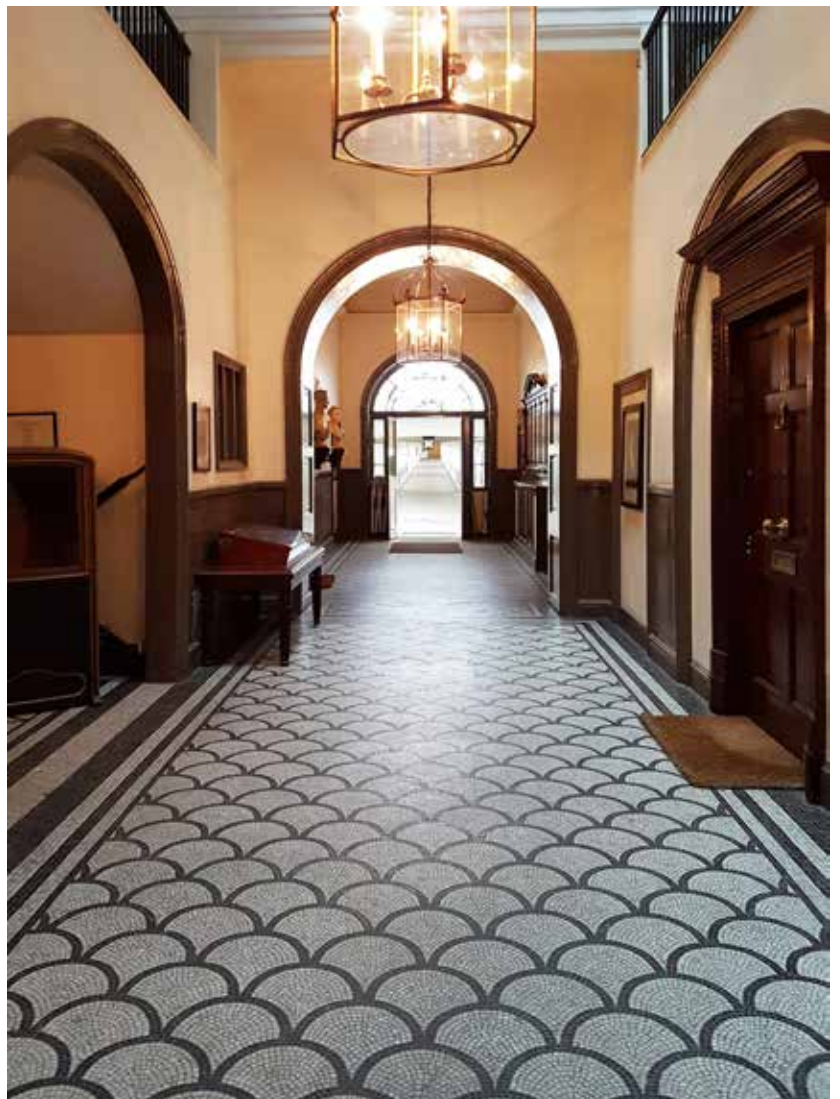

Albany Court Yard W1

This beautiful georgian apartment building off Piccadilly is one of the hidden treasures of London. Our brief was to provide unobtrusive and efficient ventilation to all bathrooms, showers, WC's and utility rooms.

This was achieved this by using multi-point extract fans and humidistat control, with all equipment hidden in ceiling voids and joinery. Unobtrusive extract slots were specified in order to blend in with the top-quality finishes. ►