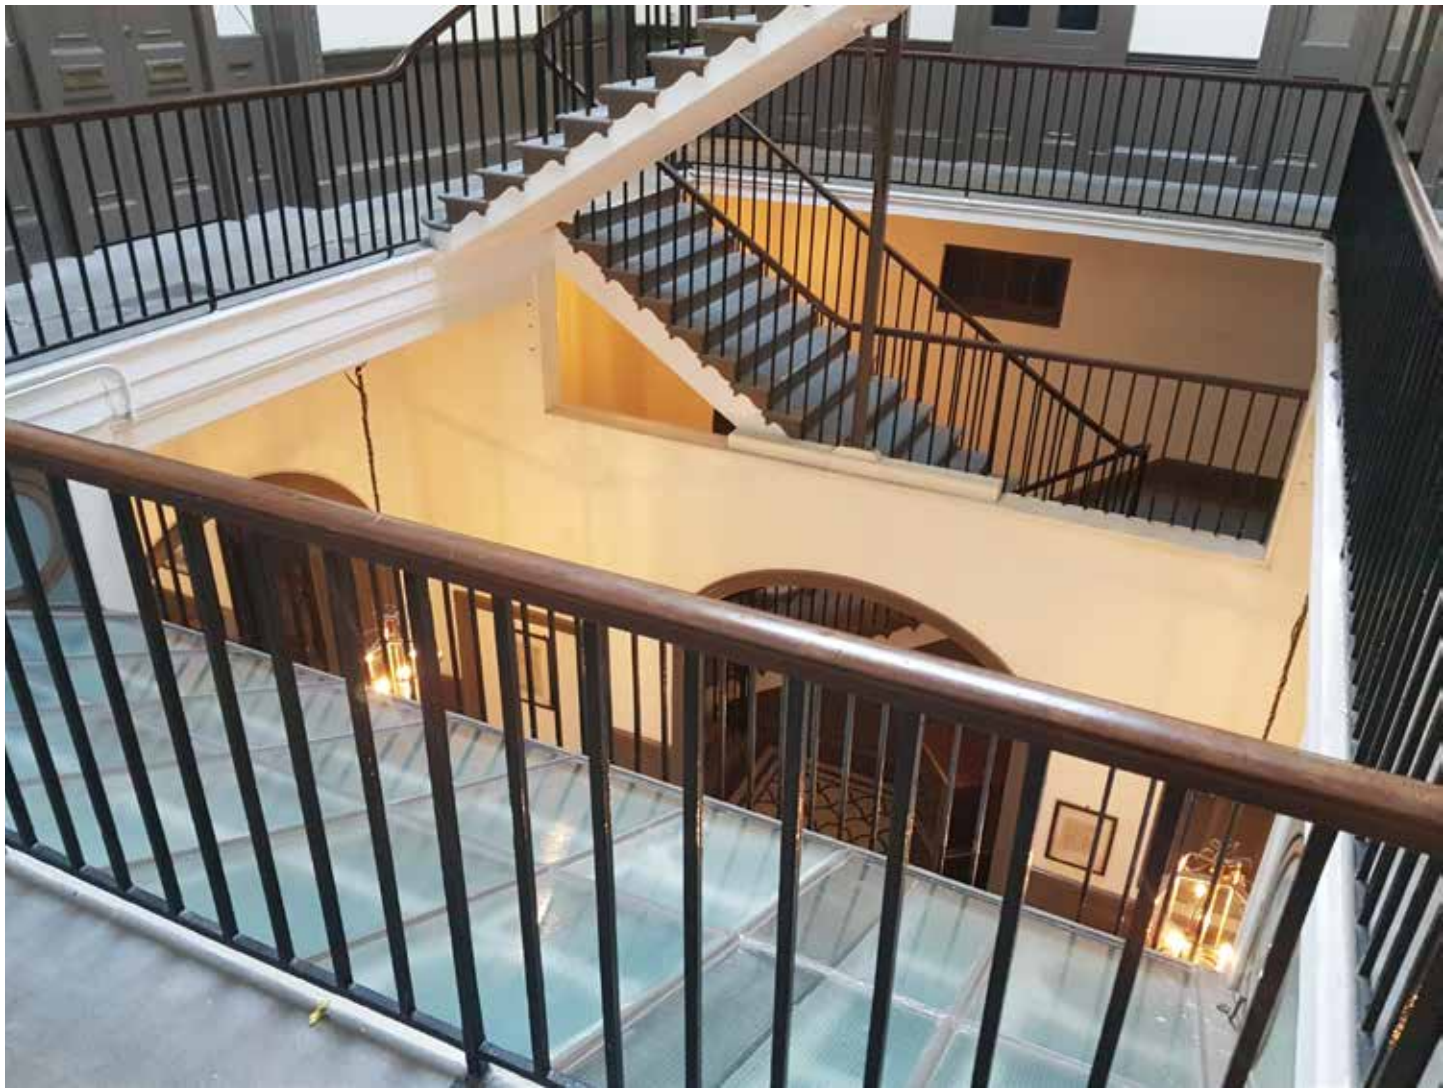

Albany Court Yard W1

This beautiful georgian apartment building off Piccadilly is one of the hidden treasures of London. Our brief was to provide unobtrusive and efficient ventilation to all bathrooms, showers, WC's and utility rooms.

This was achieved this by using multi-point extract fans and humidistat control, with all equipment hidden in ceiling voids and joinery. Unobtrusive extract slots were specified in order to blend in with the top-quality finishes. ►

Albany Court Yard W1

► The requirement for minimal sound levels had to be considered at all times, from the design stage right up to installation, without any adverse impact on the correct specification of extract volumes to all areas. It was very satisfying to know that Calibre had made a substantial contribution to the comfort levels of such a superb building.